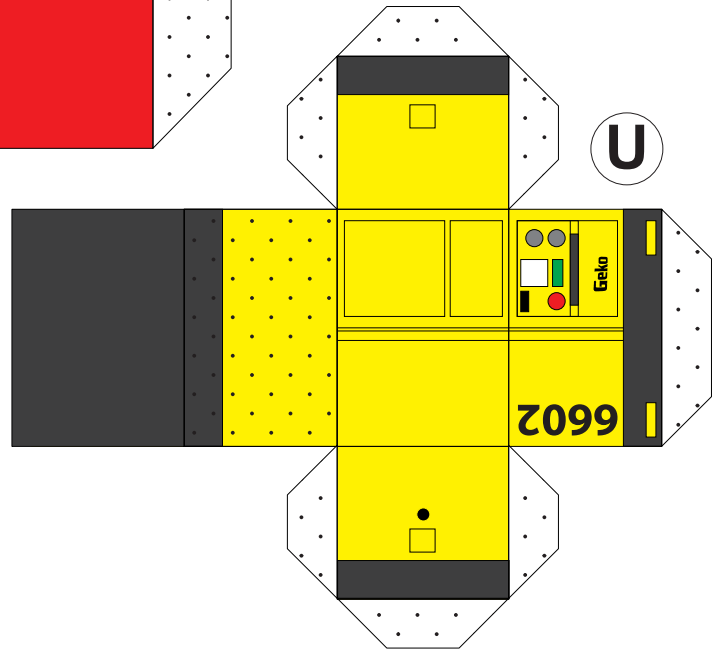

U

APPLY GLUE WHERE THIS PATTERN APPEARS

SHEET 5 of 7

@dubfirebrigade

PRODUCED BY DUBLIN FIRE BRIGADE
DESIGN BY WWW.ROBLOUGHLIN.IE