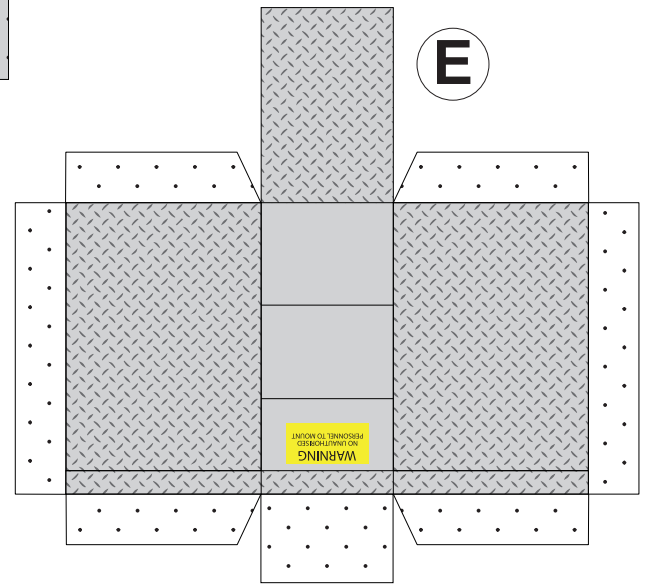

G

Q

R

E

E

F

F

APPLY GLUE WHERE THIS PATTERN APPEARS

@dubfirebrigade

SHEET 6 of 7

PRODUCED BY DUBLIN FIRE BRIGADE
DESIGN BY WWW.ROBLOUGHLIN.IE