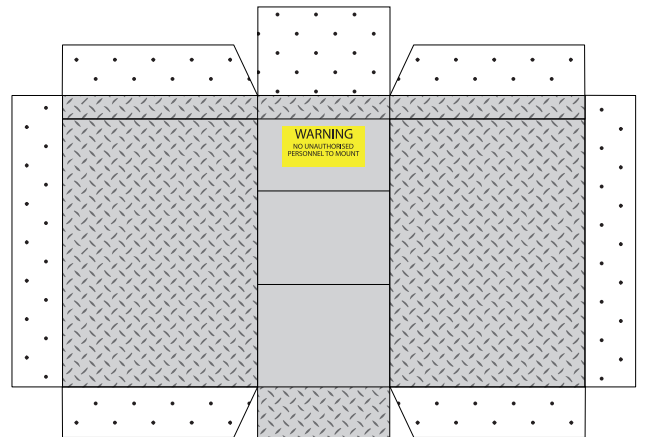

G

Q

R

E

E

F

F

APPLY GLUE WHERE THIS PATTERN APPEARS

@dubfirebrigade

SHEET 6 of 7

PRODUCED BY DUBLIN FIRE BRIGADE
DESIGN BY WWW.ROBLOUGHLIN.IE