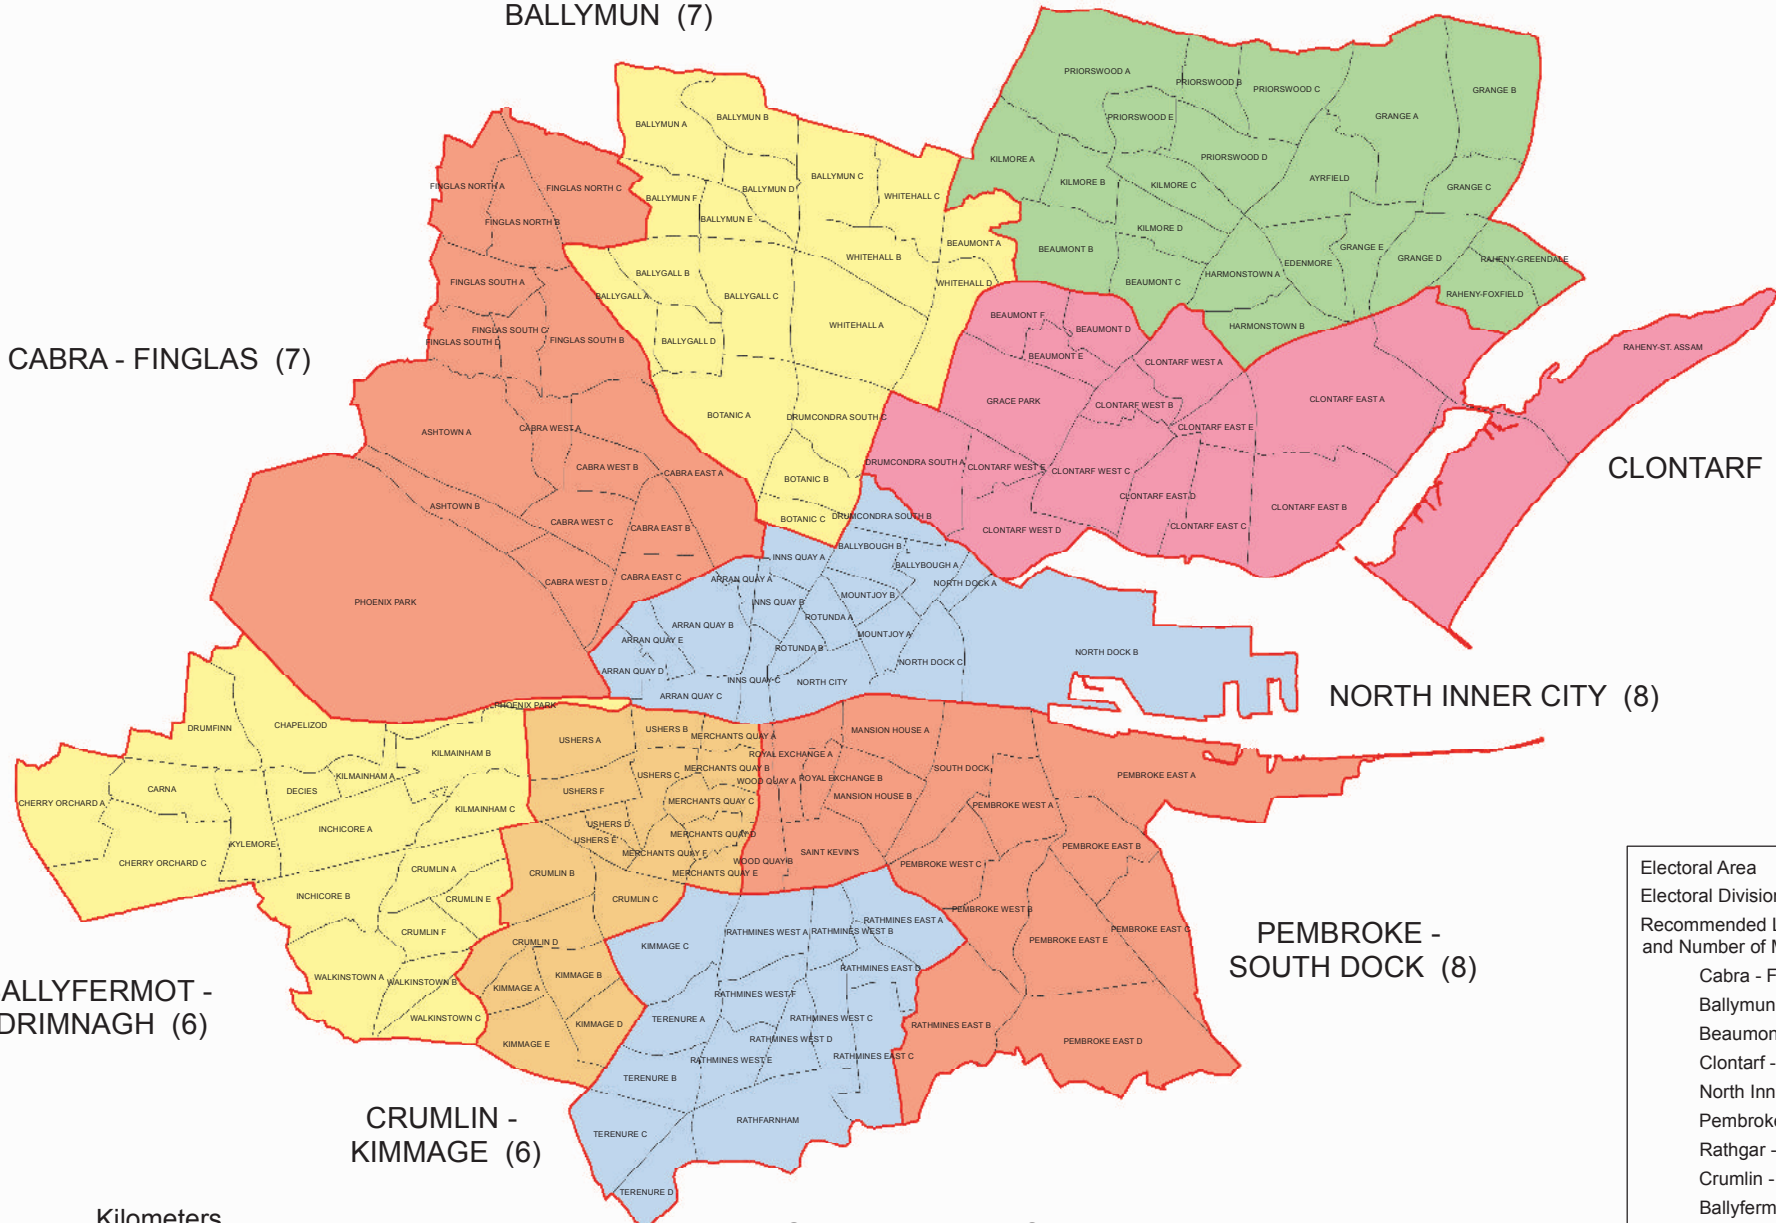

Local Electoral Area Boundary Committee Report 2013

Dublin City

BEAUMONT - DONAGHMEDE (9)

BALLYMUN (7)

CABRA - FINGLAS (7)

CLONTARF (6)

NORTH INNER CITY (8)

PEMBROKE - SOUTH DOCK (8)

BALLYFERMOT - DRIMNAGH (6)

CRUMLIN - KIMMAGE (6)

RATHGAR - RATHMINES (6)

| | |
|---|---|
| Electoral Area |  |
| Electoral Division |  |
| Recommended LEA Name and Number of Members: | |
| Cabra - Finglas | 7 |
| Ballymun | 7 |
| Beaumont - Donaghmede | 9 |
| Clontarf | 6 |
| North Inner City | 8 |
| Pembroke - South Dock | 8 |
| Rathgar - Rathmines | 6 |
| Crumlin - Kimmage | 6 |
| Ballyfermot - Drimnagh | 6 |
| ED Names: ASHTOWN A | |